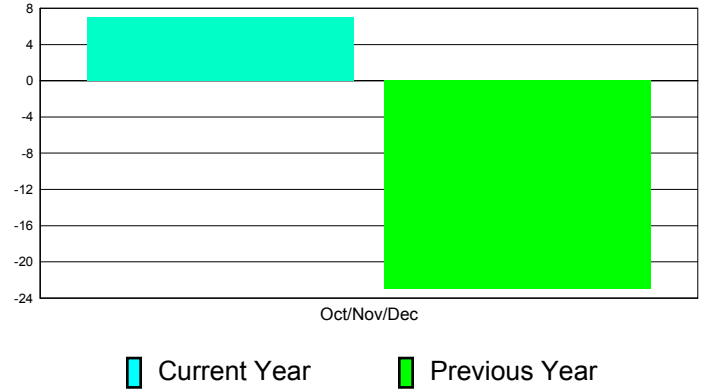

Comparison of Membership Gain/Loss

Current Year Compared to the Previous Year