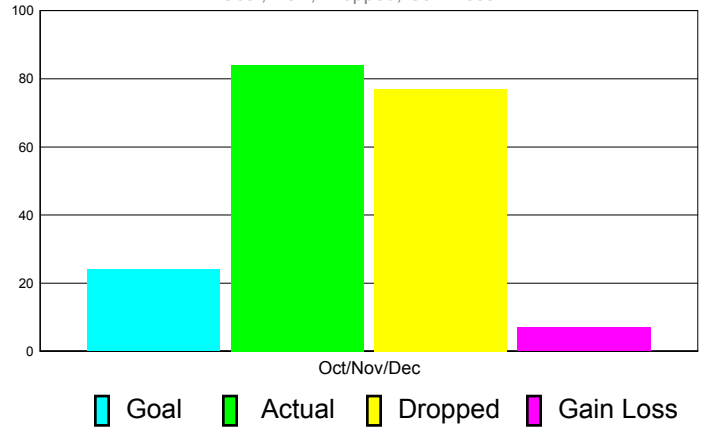

Membership Results 2011-2012

Goal, New, Dropped, Gain/Loss